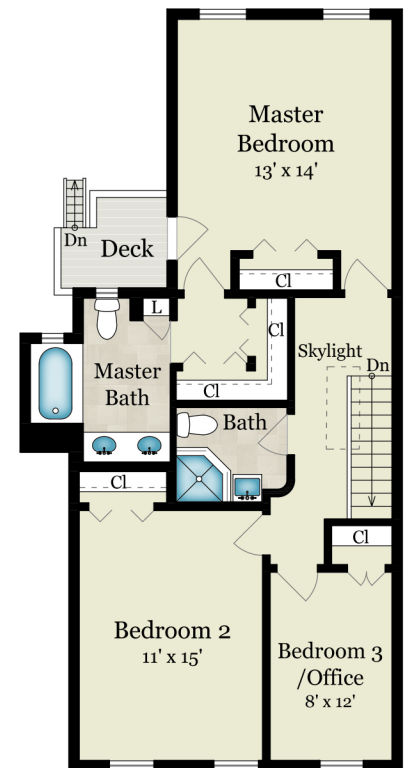

# 2279 PINE STREET

SAN FRANCISCO, CA 94115

Estimated Total Finished  
Square Footage: 2,175 SQ FT

Above-Grade: 2,175 SQ FT Below-Grade: N/A

Plus 265 SQ FT Garage (First Floor)

Plus 20 SQ FT Mech Room (First Floor)

Calculated per ANSI Standard Z765-2003.

\* Estimated Total Finished & Unfinished Square Footage: 2,460 SQ FT

**FIRST FLOOR**  
475 SQ FT

**SECOND FLOOR**  
850 SQ FT

**THIRD FLOOR**  
850 SQ FT