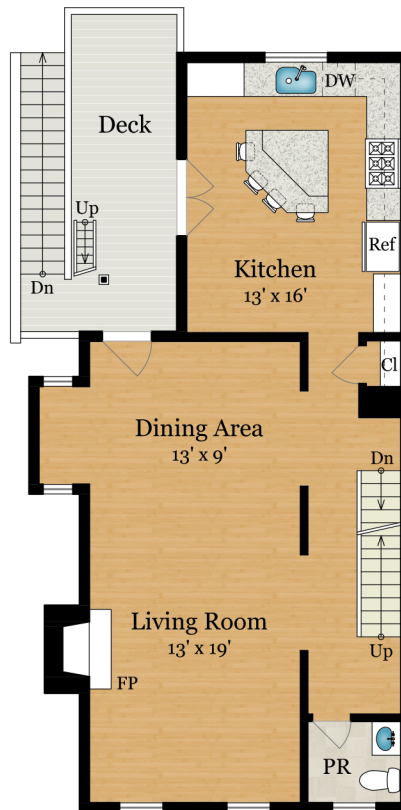

# 2279 PINE STREET

SAN FRANCISCO, CA 94115

Estimated Total Finished  
Square Footage: 2,175 SQ FT

Above-Grade: 2,175 SQ FT Below-Grade: N/A

Plus 265 SQ FT Garage (First Floor)

Plus 20 SQ FT Mech Room (First Floor)

Calculated per ANSI Standard Z765-2003.

\* Estimated Total Finished & Unfinished Square Footage: 2,460 SQ FT

**FIRST FLOOR**  
475 SQ FT

**SECOND FLOOR**  
850 SQ FT

**THIRD FLOOR**  
850 SQ FT