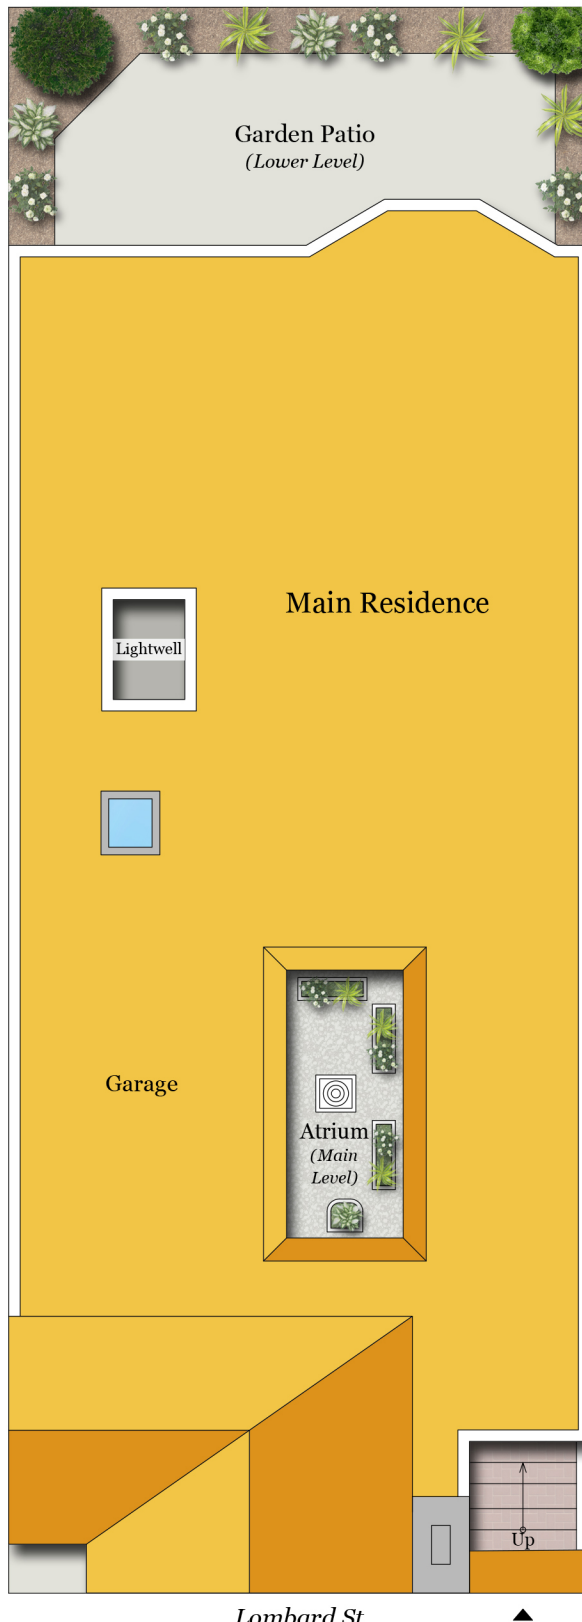

# 348 LOMBARD STREET

SAN FRANCISCO, CA 94133

SITE PLAN