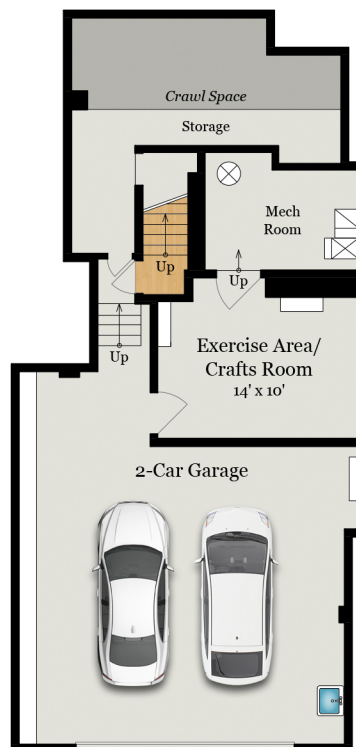

214 SPRUCE STREET

SAN FRANCISCO, CA 94118

MAIN LEVEL
2,465 SQ FT

214 SPRUCE STREET

SAN FRANCISCO, CA 94118

UPPER LEVEL
725 SQ FT

UPPER LEVEL
275 SQ FT

LOWER LEVEL
60 SQ FT - Finished
940 SQ FT - Unfinished

Estimated Total Finished Square Footage: 3,525 SQ FT

Above-Grade: 3,525 SQ FT Below-Grade: N/A
 Plus 130 SQ FT Art Studio/Office
 Plus 590 SQ FT 2-Car Garage on Lower Level
 Plus 170 SQ FT Exercise Area/Crafts Room on Lower Level
 Plus 85 SQ FT Mech Room on Lower Level
 Plus 95 SQ FT Storage Room on Lower Level
 Calculated per ANSI Standard Z765-2003.

* Estimated Total Finished & Unfinished Square Footage: 4,595 SQ FT