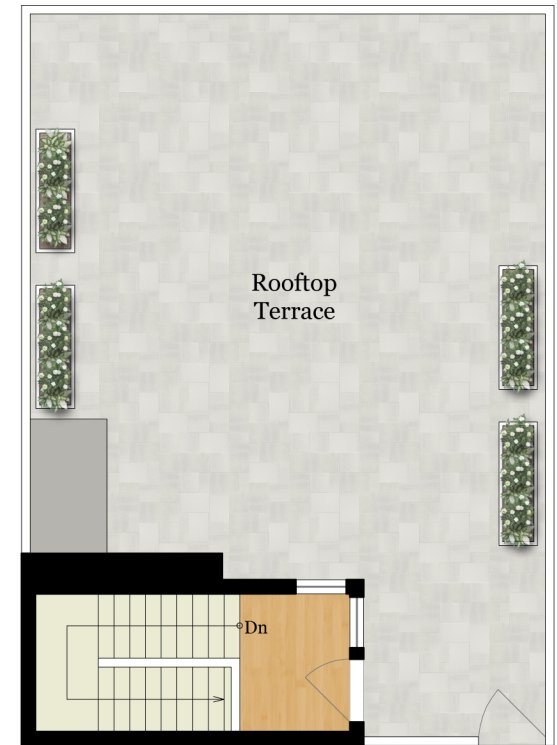

1501 FILBERT STREET | UNIT PH7F

SAN FRANCISCO, CA 94123

LOWER LEVEL
910 SQ FT

MAIN LEVEL
840 SQ FT

UPPER LEVEL
120 SQ FT

Estimated Total Square Footage: 1,870 SQ FT
Calculated from outside face of exterior walls and center line of demising walls.