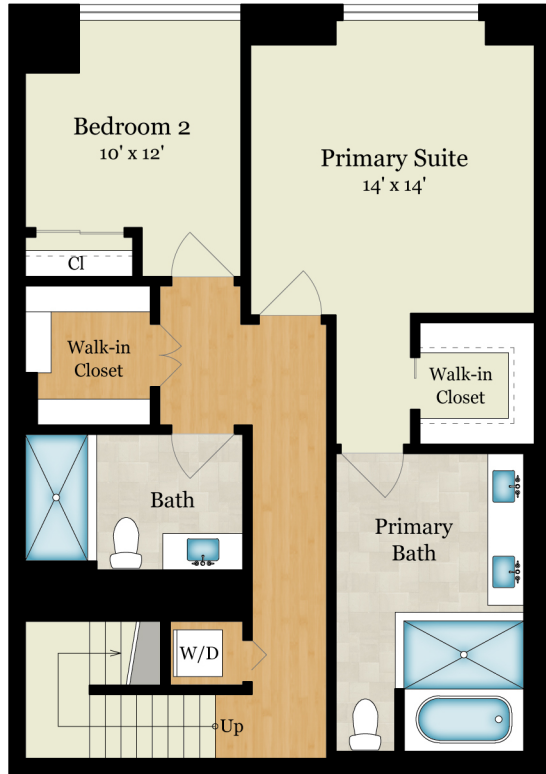

1501 FILBERT STREET | UNIT PH7F

SAN FRANCISCO, CA 94123

LOWER LEVEL
910 SQ FT

MAIN LEVEL
840 SQ FT

UPPER LEVEL
120 SQ FT

Estimated Total Square Footage: 1,870 SQ FT
Calculated from outside face of exterior walls and center line of demising walls.