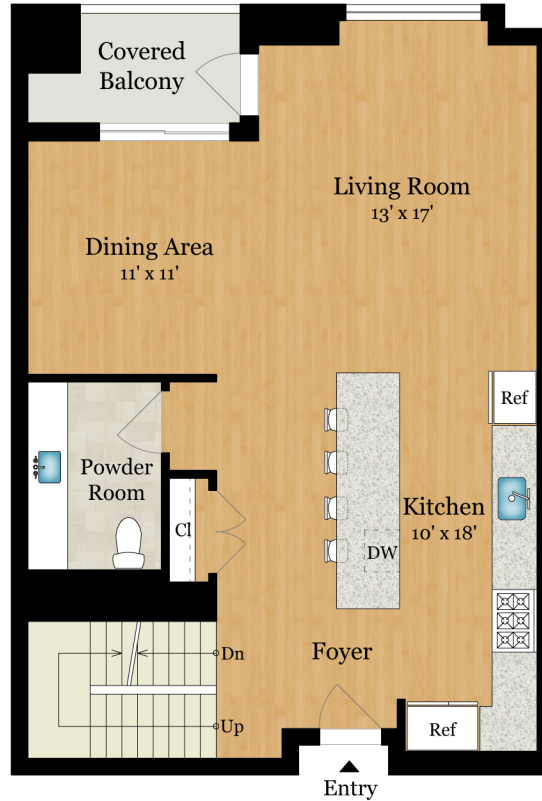

1501 FILBERT STREET | UNIT PH7F

SAN FRANCISCO, CA 94123

LOWER LEVEL
910 SQ FT

MAIN LEVEL
840 SQ FT

UPPER LEVEL
120 SQ FT

Estimated Total Square Footage: 1,870 SQ FT
Calculated from outside face of exterior walls and center line of demising walls.